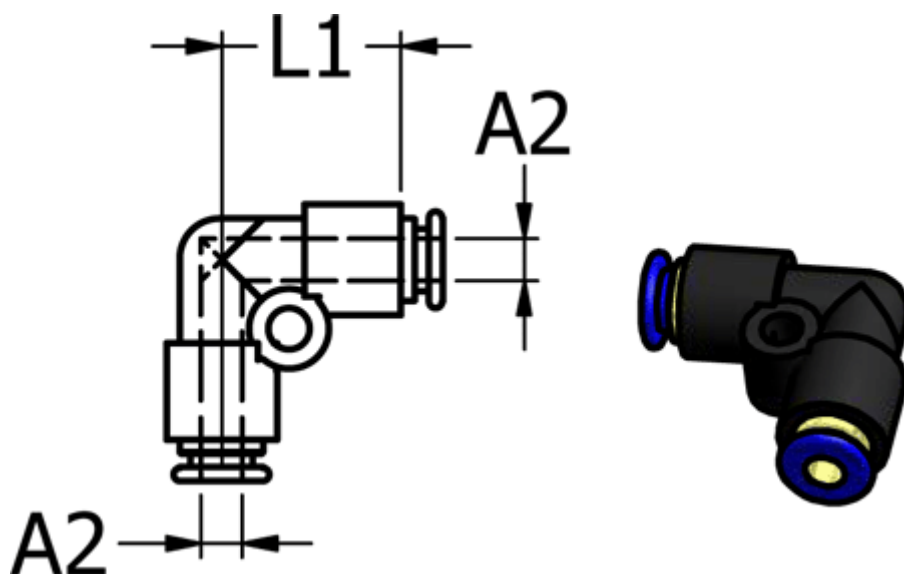

Article number: 586PV4

Description: Mini Push-in PV elbow connection 4 Ø4/Ø4

Measures

Ext. hose diameter A2 = 4 mm

L1 = 14.5